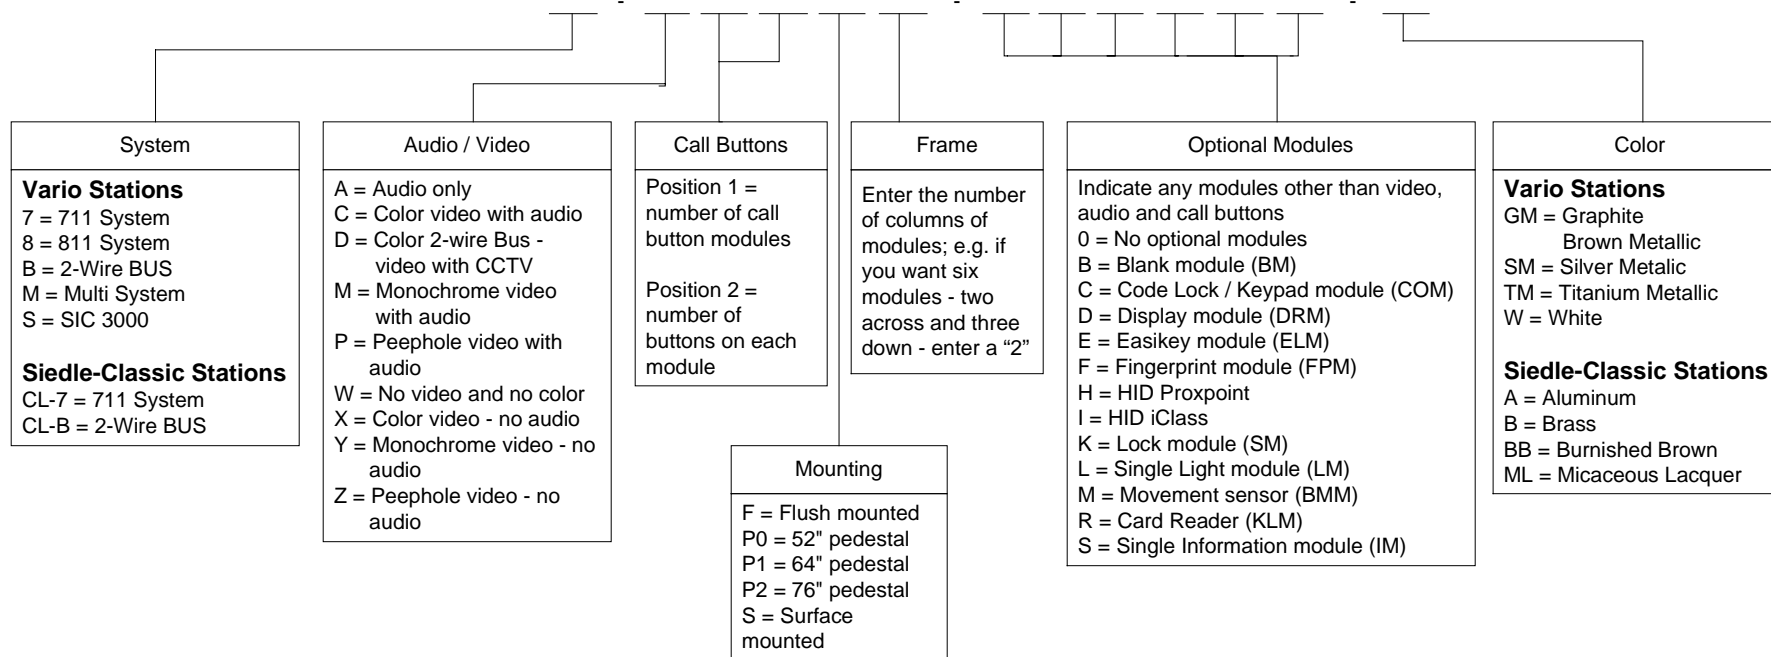

Door / Entry Station Part Numbers

7-A11S1-0-SM = Part number for a surface mounted silver metallic, 711 door station with an audio loudspeaker and one call button module with one button on it.

7-C11F1-H-TM = Part number for a Titanium metallic, 711 door station with color camera, an audio loudspeaker, one call button module with one button on it and an HID Proxpoint card reader.

Master / Internal Station Part Numbers

8-ASF-EG = Part number for a surface mounted gold paneled standard iDor handset.

S-CCD-W = Part number for a desktop mounted white station containing a privacy handset (DH3000), a Master Station (SIC3000), and a color monitor.