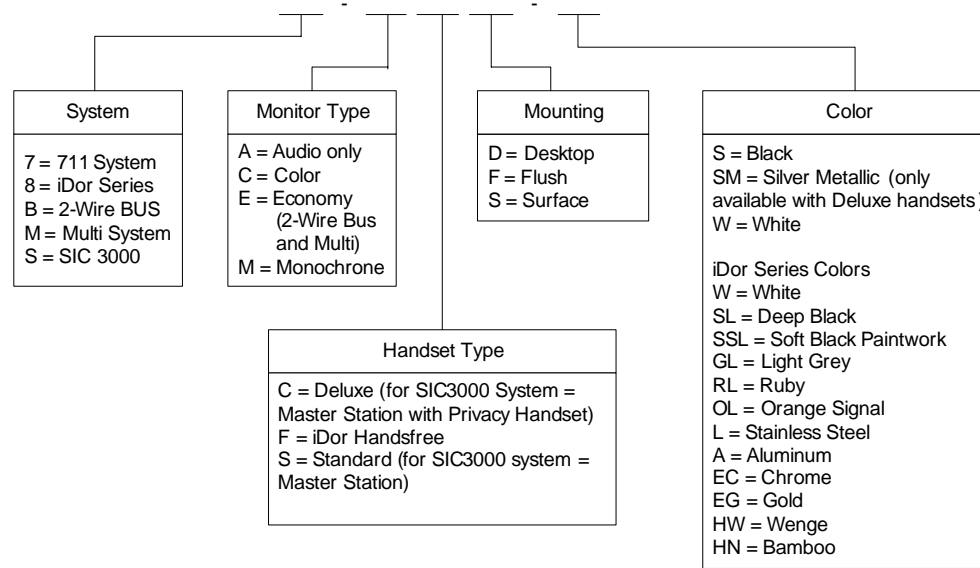

Door / Entry Station Part Numbers

7-A11S1-0-SM = Part number for a surface mounted silver metallic, 711 door station with an audio loudspeaker and one call button module with one button on it.

7-C11F1-H-TM = Part number for a Titanium metallic, 711 door station with color camera, an audio loudspeaker, one call button module with one button on it and an HID Proxpoint card reader.

Master / Internal Station Part Numbers

8-ASF-EG = Part number for a surface mounted gold paneled standard iDor handset.

S-CCD-W = Part number for a desktop mounted white station containing a privacy handset (DH3000), a Master Station (SIC3000), and a color monitor.